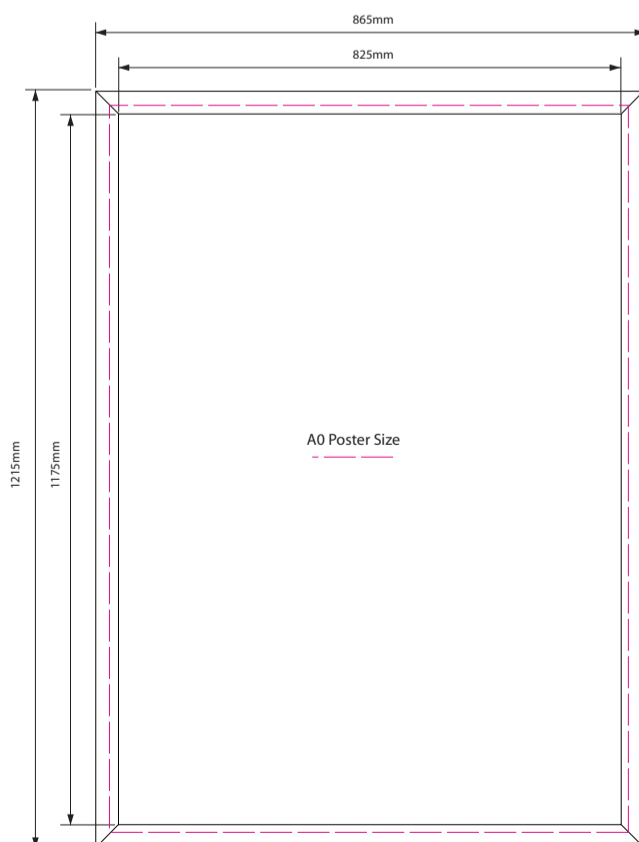

clip frame led

Description

Ultra slim design light box featuring easy change front accessible Snap Frame. LED Light Panels provide high output even illumination with a depth of just 20mm. Estimated 50,000 hour LED lifetime.

Control Systems Available

DMX 512
Dali
0-10 volt control via integrated systems

lightboxdirect.com

www.lightboxdirect.com

clip frame led

Size:	External Size	Graphic size	Visual Area
A3	445 x 320	410 x 285	405 x 280
A2	620 x 445	585 x 410	580 x 405
A1	865 x 620	830 x 585	825 x 580
A0	1215 x 865	1180 x 830	1175 x 825

Front elevation

Section Detail