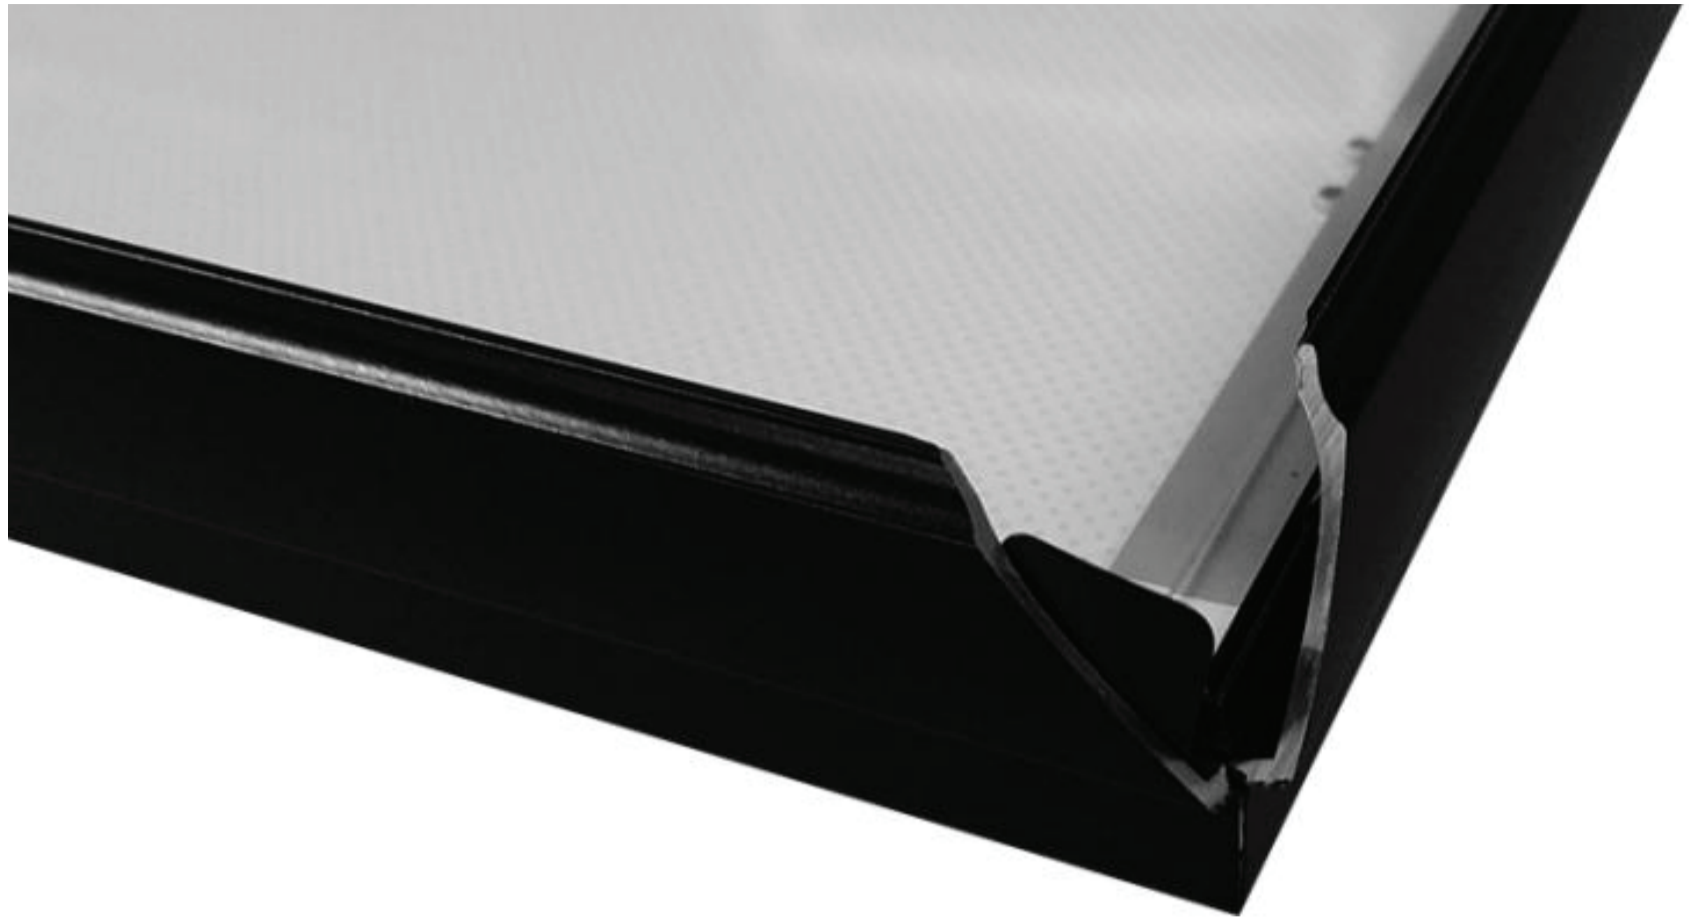

clip frame led

Description

Ultra slim design light box featuring easy change front accessible Snap Frame. LED Light Panels provide high output even illumination with a depth of just 20mm. Estimated 50,000 hour LED lifetime.

Clip Frame LED Light Boxes are ideal for use in estate agencies, hair dressers and travel agencies. Available in A3, A2, A1 and A0.

Luminaire Data

Ref.	CFLED
Lamp Data	
Lamp type:	SMD
Lamp Base:	LED
Lamp Life (est):	50,000 Hours
Colour Temp.	Cool white
Voltage:	12v DC
Driver Type:	Plug in 12v DC output

Control Systems Available

DMX 512
Dali
0-10 volt control via integrated systems

lightboxdirect.com

www.lightboxdirect.com

clip frame led

Size:	External Size	Graphic size	Visual Area
A3	445 x 320	410 x 285	405 x 280
A2	620 x 445	585 x 410	580 x 405
A1	865 x 620	830 x 585	825 x 580
A0	1215 x 865	1180 x 830	1175 x 825