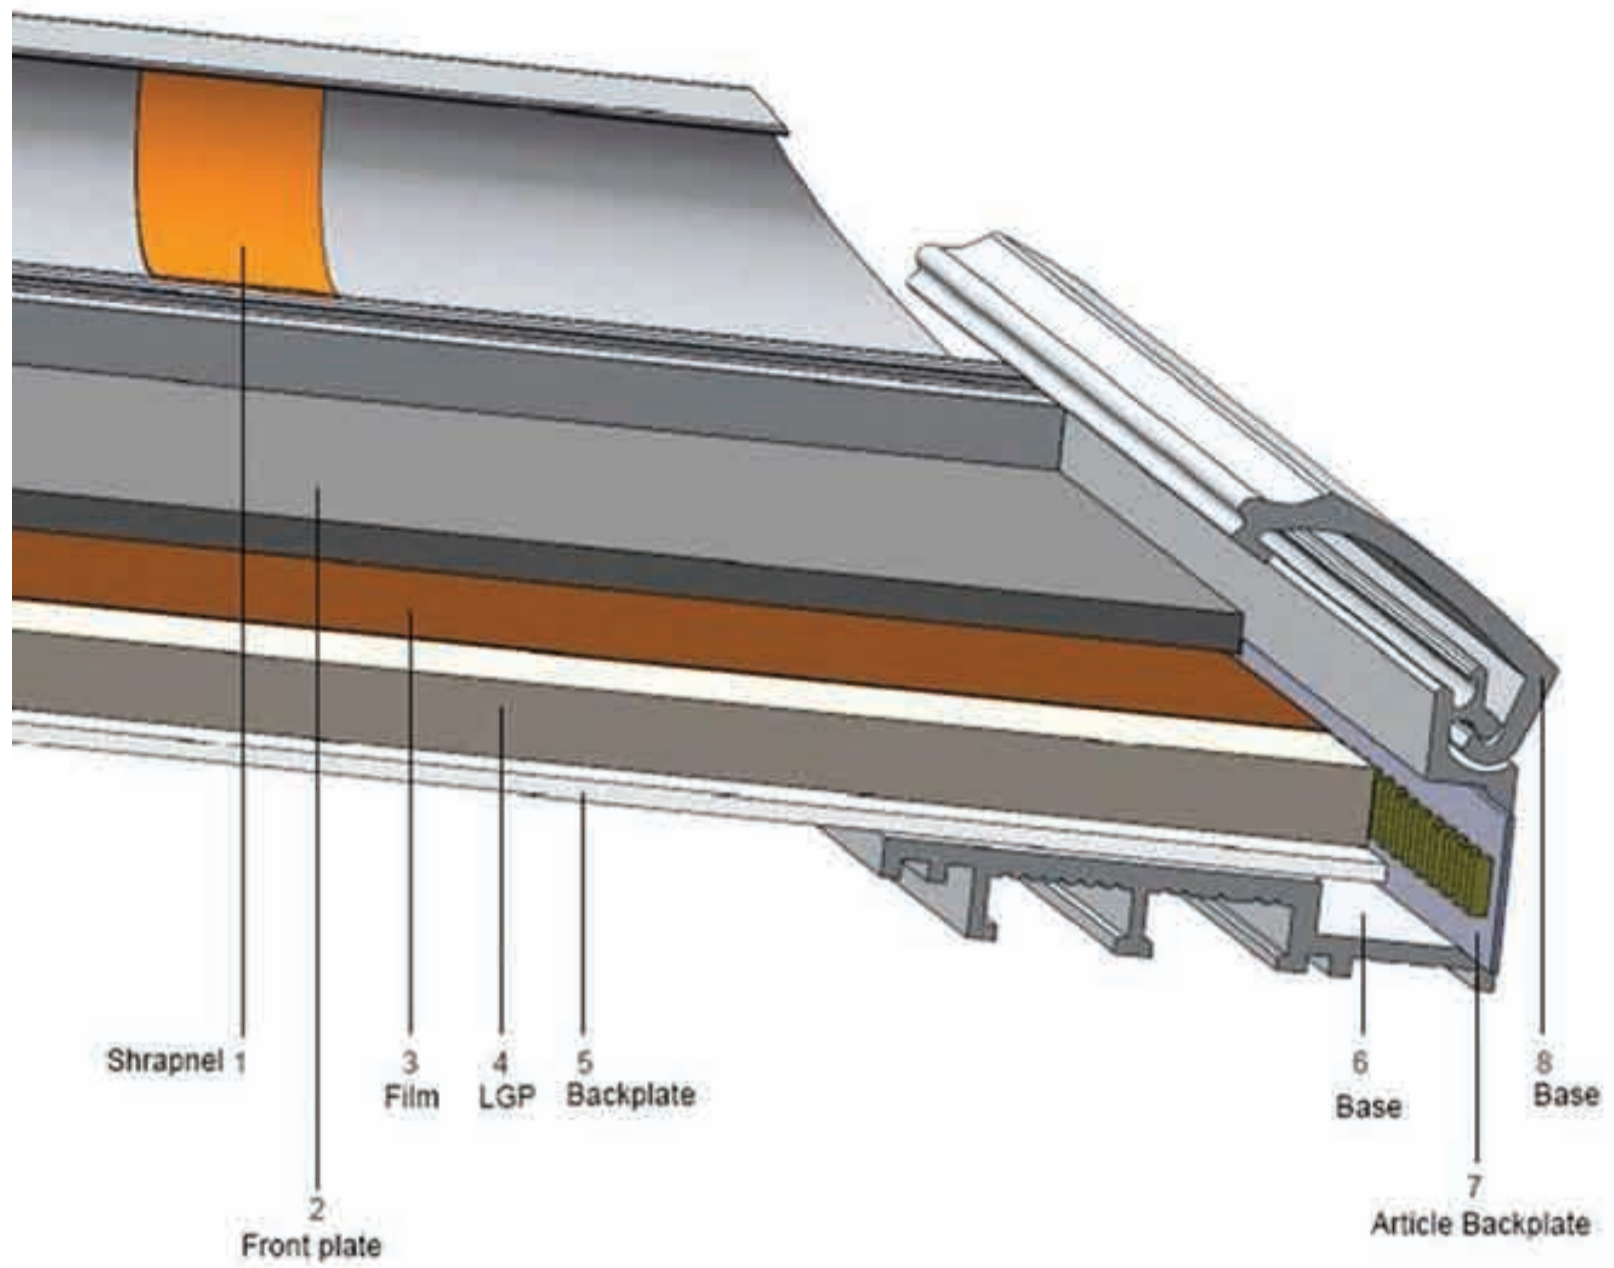

clip frame led

Description

Ultra slim design light box featuring easy change front accessible Snap Frame. LED Light Panels provide high output even illumination with a depth of just 20mm. Estimated 50,000 hour LED lifetime.

Control Systems Available

DMX 512
Dali
0-10 volt control via integrated systems

lightboxdirect.com

www.lightboxdirect.com

clip frame led

Size:	External Size	Graphic size	Visual Area
A3	445 x 320	410 x 285	405 x 280
A2	620 x 445	585 x 410	580 x 405
A1	865 x 620	830 x 585	825 x 580
A0	1215 x 865	1180 x 830	1175 x 825

Front elevation

Section Detail