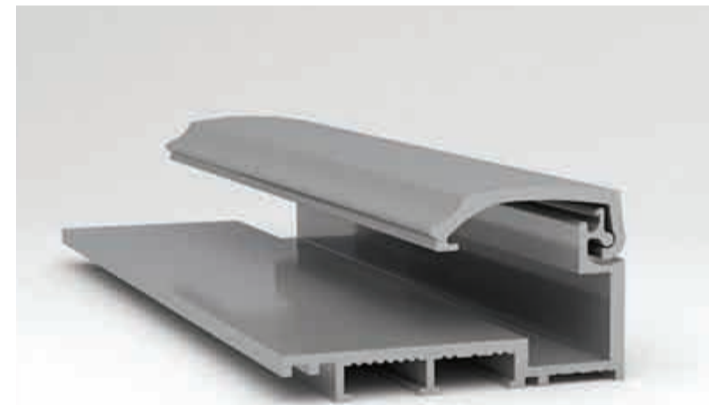

clip frame led

Description

Ultra slim design light box featuring easy change front accessible Snap Frame. LED Light Panels provide high output even illumination with a depth of just 20mm. Estimated 50,000 hour LED lifetime.

Control Systems Available

DMX 512
Dali
0-10 volt control via integrated systems

lightboxdirect.com

www.lightboxdirect.com

clip frame led

Size:	External Size	Graphic size	Visual Area
A3	445 x 320	410 x 285	405 x 280
A2	620 x 445	585 x 410	580 x 405
A1	865 x 620	830 x 585	825 x 580
A0	1215 x 865	1180 x 830	1175 x 825

Front elevation

Section Detail